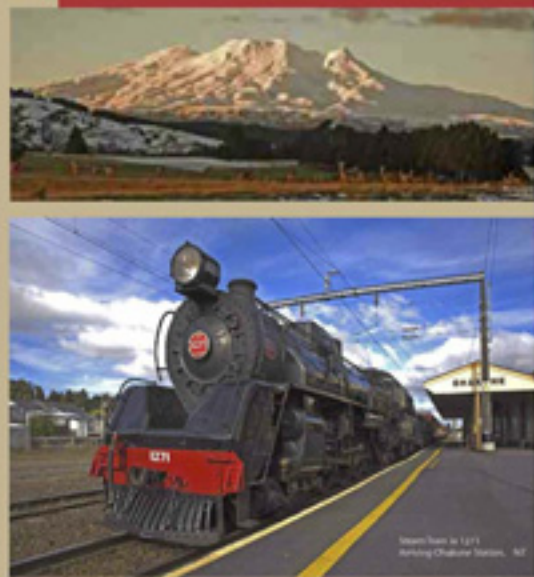

THE STATION

Gallery & Museum

ADMISSION
 *ADULTS \$5.00
 *CHILD FREE
 (under 15yrs)
 *SENIOR \$4.00
 (over 65yrs)
 *Groups available
 on request

The Railway Museum - MTR O

Main Trunk Rail Ohakune
 A collection of historic
 items on display,
 including a special display
 from the Tangiwai Disaster
 of 1953.

The Station Gallery & Gift Shop

Beautiful wildlife and
 landscape images,
 presented in a variety
 of mediums.

THE STATION

Gallery & Museum

**62 Thames St
 Ohakune**
 (East of the Railway Station at the Junction)